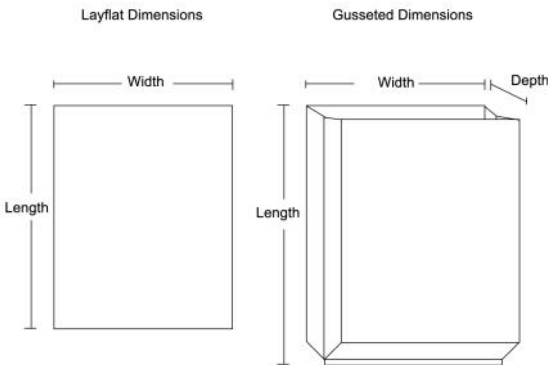

## Lay Flat Dimensions

For each flat bag, there are three dimensions:

1. Width across the opening of the bag,
2. Length from the opening, along the side to the base of the bag, and
3. Gauge, which is a measurement of the thickness of the bag expressed in mils. In this catalog, the thickness is listed at the top of each chart above the columns.

## Gusseted Dimensions

The width measures across the opening of the bag. The depth is the fully extended gusset. The length runs from the opening to the bottom, and the gauge is the thickness.

To Order Call: 1.800.556.BAGS (2247)